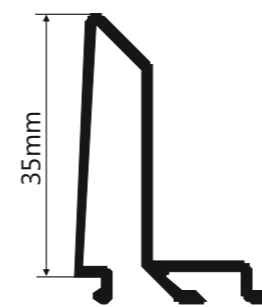

3892
35mm Leg Adaptor
PVC-U