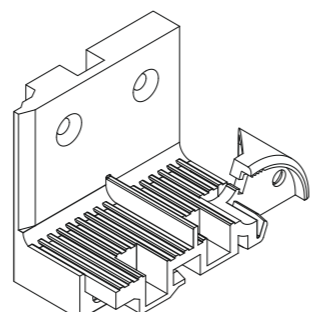

3815
Corner Bracket.
Note: not included in kits.
For use with 3814 only
70mm Featured Suite Only.