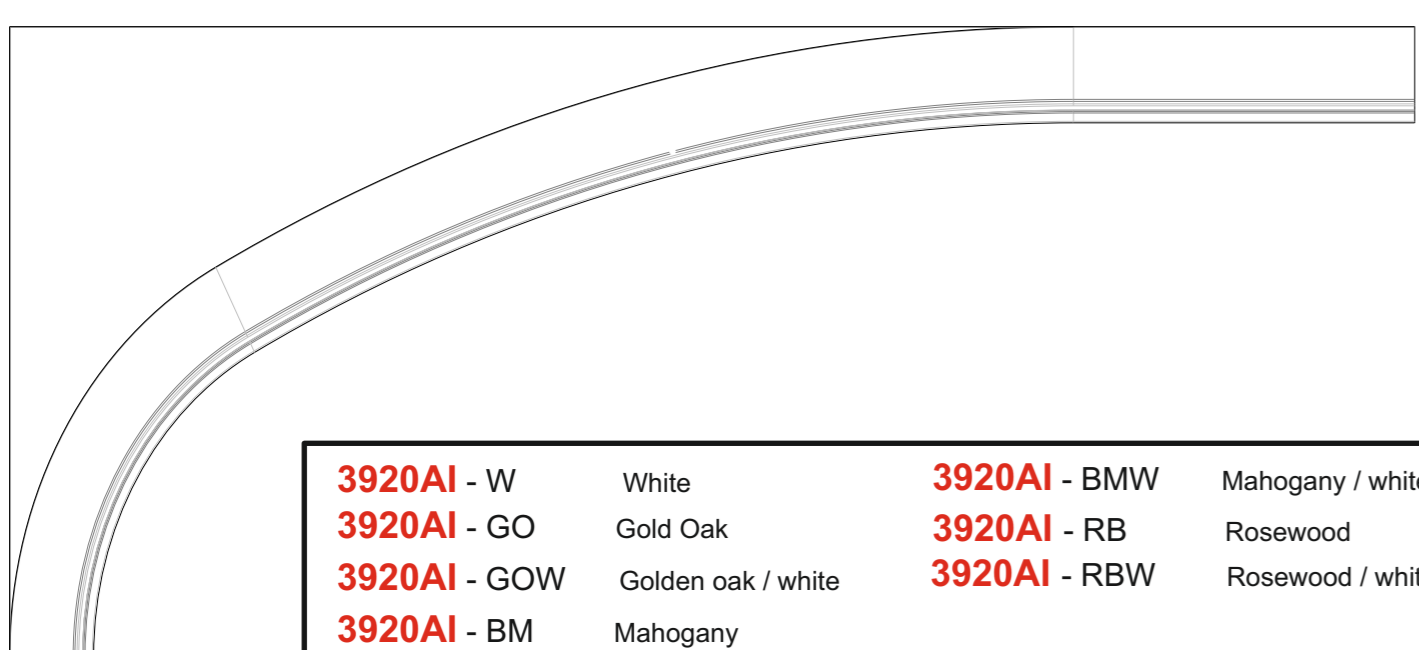

Miscellaneous Components - Arched Head Insert

3920AI - W	White	3920AI - BMW	Mahogany / white
3920AI - GO	Gold Oak	3920AI - RB	Rosewood
3920AI - GOW	Golden oak / white	3920AI - RBW	Rosewood / white
3920AI - BM	Mahogany		

Mock Sash Components

Mechanical jointers