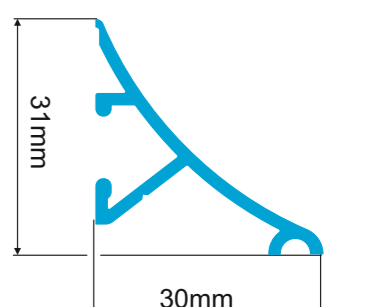

BM Woodgrain
C Warm white
GO Golden oak
RB Rosewood
W White

3586
Weather bar
White or gold finish