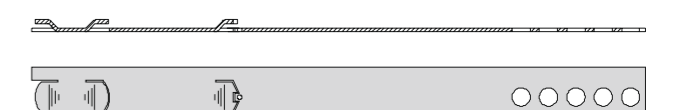

Fixing Lugs

3833FL - 202mm