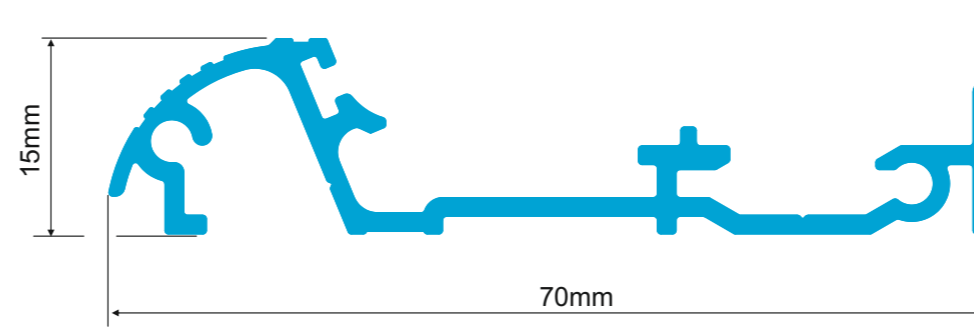

Disability Low Threshold

3814 (G) Gold (A) Silver 15mm Low Threshold