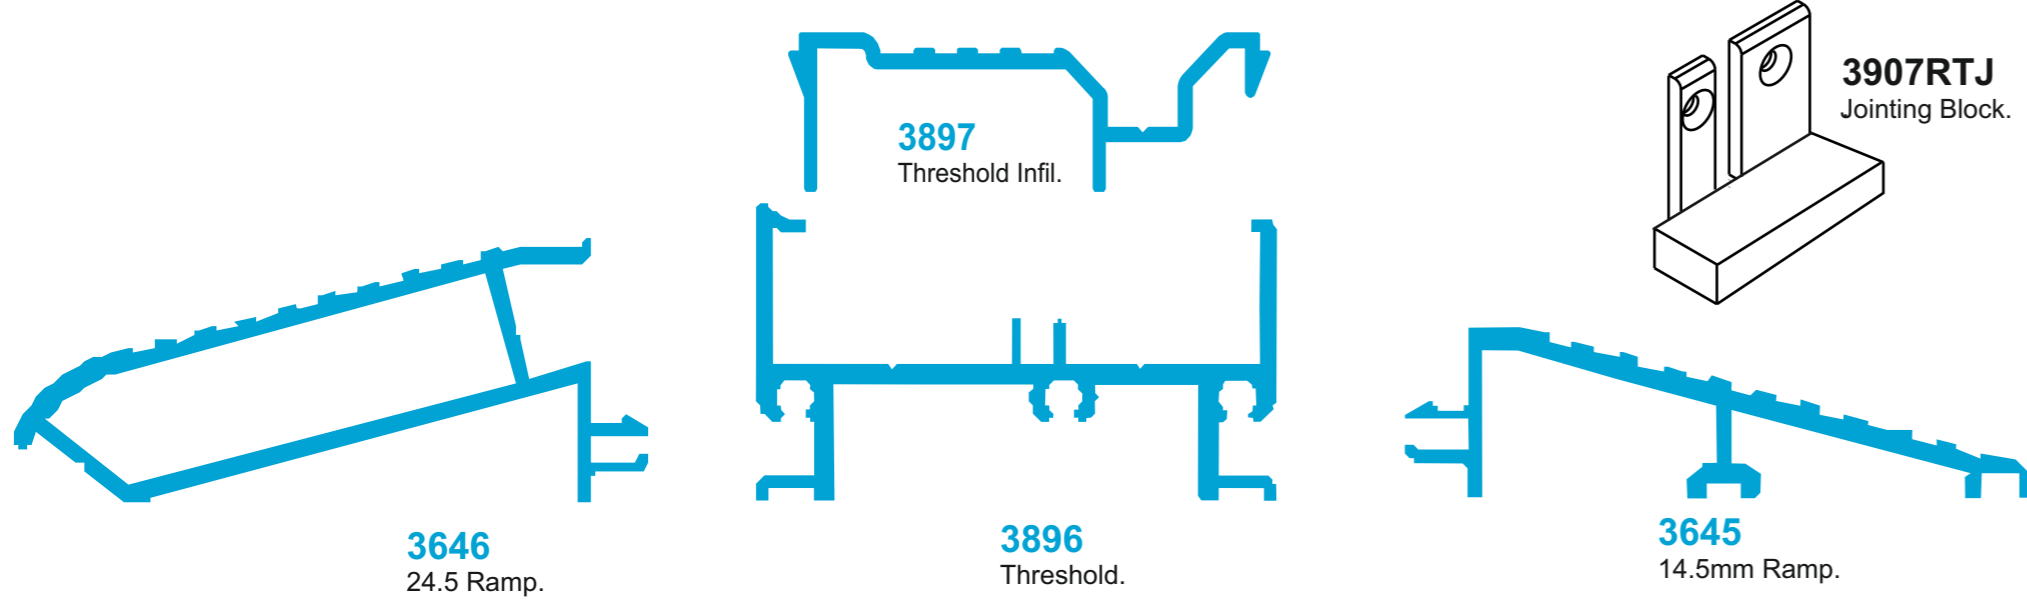

Diamond 70mm Ancillaries

Frame Profiles (70mm PVC-U System)

Refurb Low Threshold

* If required use as an alternative option to 3877.

Note : 3879 Seal carrier, 3589 Seal, 3586 Weatherbar must be used with this threshold. Available in Gold (G) or Silver (A)

Disability Low Threshold

3814 (G) Gold (A) Silver 15mm Low Threshold

Disability Low Threshold Kit Part No.

Silver Anodised

Single open in 3701LTK - A (1mtr)		
3814 Low Threshold	1 Off	
3589 Bubble Seal	2 Off	
3089 Threshold Infill	1 Off	
3879 Seal Carrier	1 Off	
No6 x 20mm Pan Head Fixing Screw	6 Off	
Fitting Instructions	1 Off	