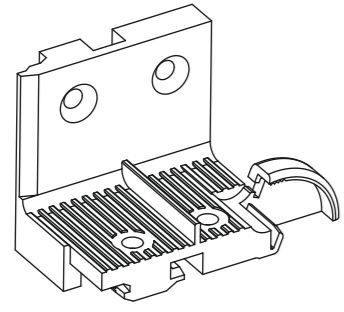

Disability Low Threshold Corner Brackets (Not included in Kits)

3890
Corner Bracket.
Note: not included in kits.
For use with 3877 and 3814