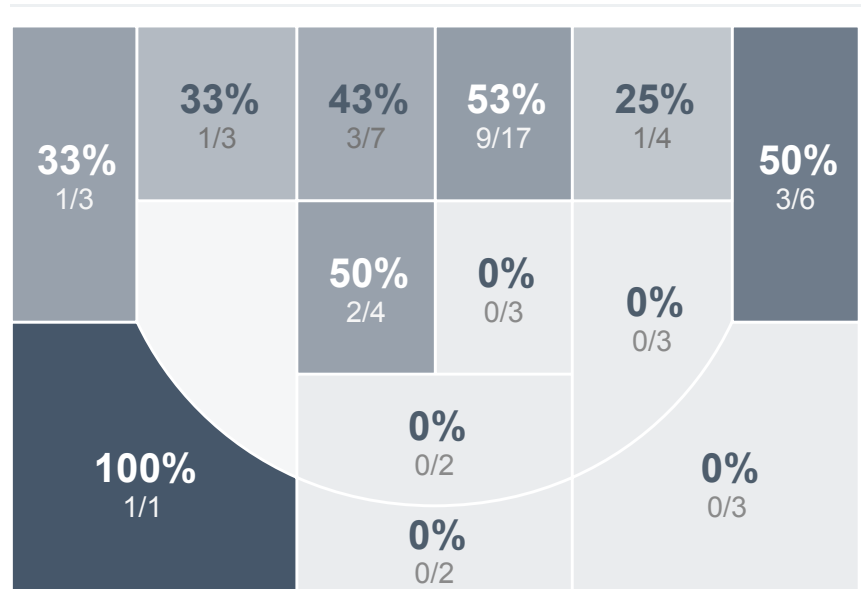

Jamestown High School