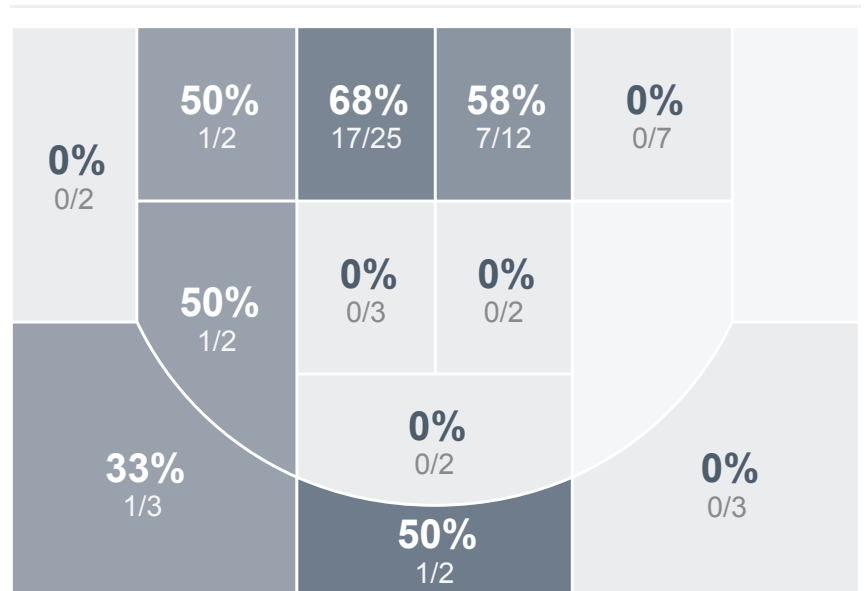

St. Mary's Central