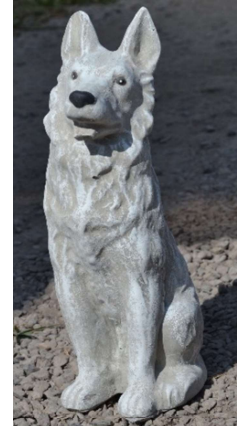

XS Chihuahua  
S893  
\$20.00  
H: 7" W: 5"

**SC**

Dog with Hat  
S911  
\$30.00  
H: 9" W: 4.5"

**SC**

XS Scottie  
S909  
\$15.00  
H: 6" W: 7"

**SC**

Small German Shepherd  
S883B  
\$30.00  
H: 11.5" W: 4.5"