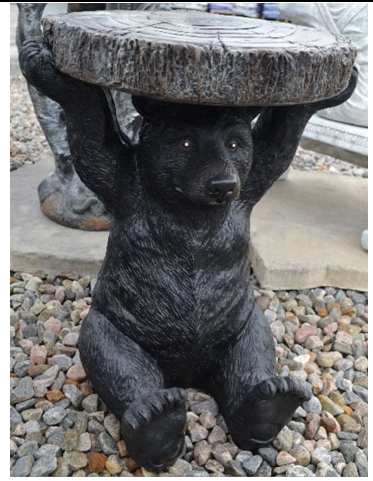

L: 12" HT: 2.5"

Small Pig on Back  
S106  
\$20.00  
HT: 2.5" L: 7" W: 5.5"

SC

Medium Pig on Back  
S106A  
\$20.00  
Size: 7" x 7" x 4"

SC

Large Pig on Back  
S104  
\$40.00  
HT: 4.5" L: 12"

Pig Smiling  
S108  
\$55.00

SC

Bear Cubs Climbing Tree  
S552  
\$250.00  
Size: 11" x 12" x 50"

Bears Playing on Branch  
S554  
\$180.00  
HT: 18.5" L: 31" W: 8"

Sleeping Bear on a Log  
S556  
\$75.00  
HT: 10" L: 14"

Bear Table  
S558  
\$140.00  
Size: 16" x 15" x 20"

Small Thinking Bear  
S557  
\$30.00  
HT: 7" L: 6.5" W: 6"

Small Sitting Bear  
S551  
\$30.00  
Size: 5" x 6" x 7"

Standing Bear Cub  
S553  
\$150.00  
HT: 21" L: 20" W: 10"

Large Standing Bear  
S559  
\$295.00  
Size: 33" x 12" x 21"