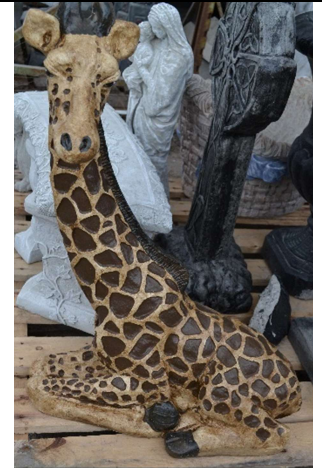

**SC**

Bumble Bee  
S998  
\$45.00  
Size: 9" x 5" x 7"

Lady Bug on Leaf  
S999  
\$45.00  
HT: 5" L: 8" W: 6"

Lady Bug Small  
S999D  
\$15.00  
HT: 2" L: 5" W: 4"

**SC**

Lady Bug Medium  
S999E  
\$18.00

**SC**

Lady Bug Large  
S999F  
\$21.00

**SC**

Large Spouting Elephant  
S416A  
\$125.00  
HT: 21" W: 11" L: 12"

Small Spouting Elephant  
S416  
\$35.00  
HT: 10"

Zen Elephant  
S416B  
\$25.00  
L: 6" W: 5" H: 7"

Large Laying Giraffe  
S572  
\$170.00

Hedgehog  
S181  
\$35.00  
Size: 7.5" X 4.5" X 4"  
(Small base attached)

Large Prickly Single  
Hedgehog  
S182  
\$42.00  
Size: 8" X 7" X 5.5"  
(No base)

Upright Hedgehog  
S183  
\$60  
Size: 9" X 9" X 12"