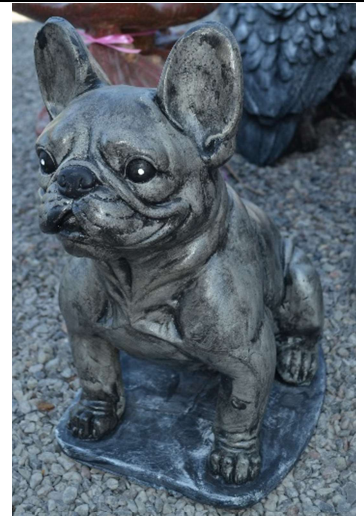

French Bulldog
S913
$120.00
Size: 14" x 11" x 18"

There is an additional charge for custom painting of dogs and cats – To be determined based on size and complexity