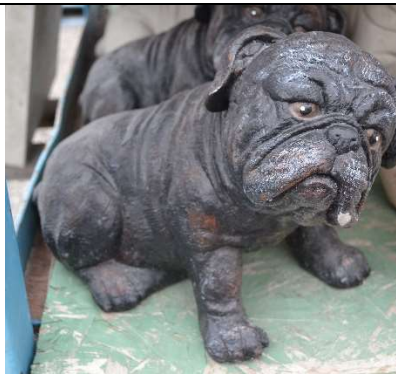

Boxer
S857
$65.00
HT: 10" L: 14" W: 8"

SC