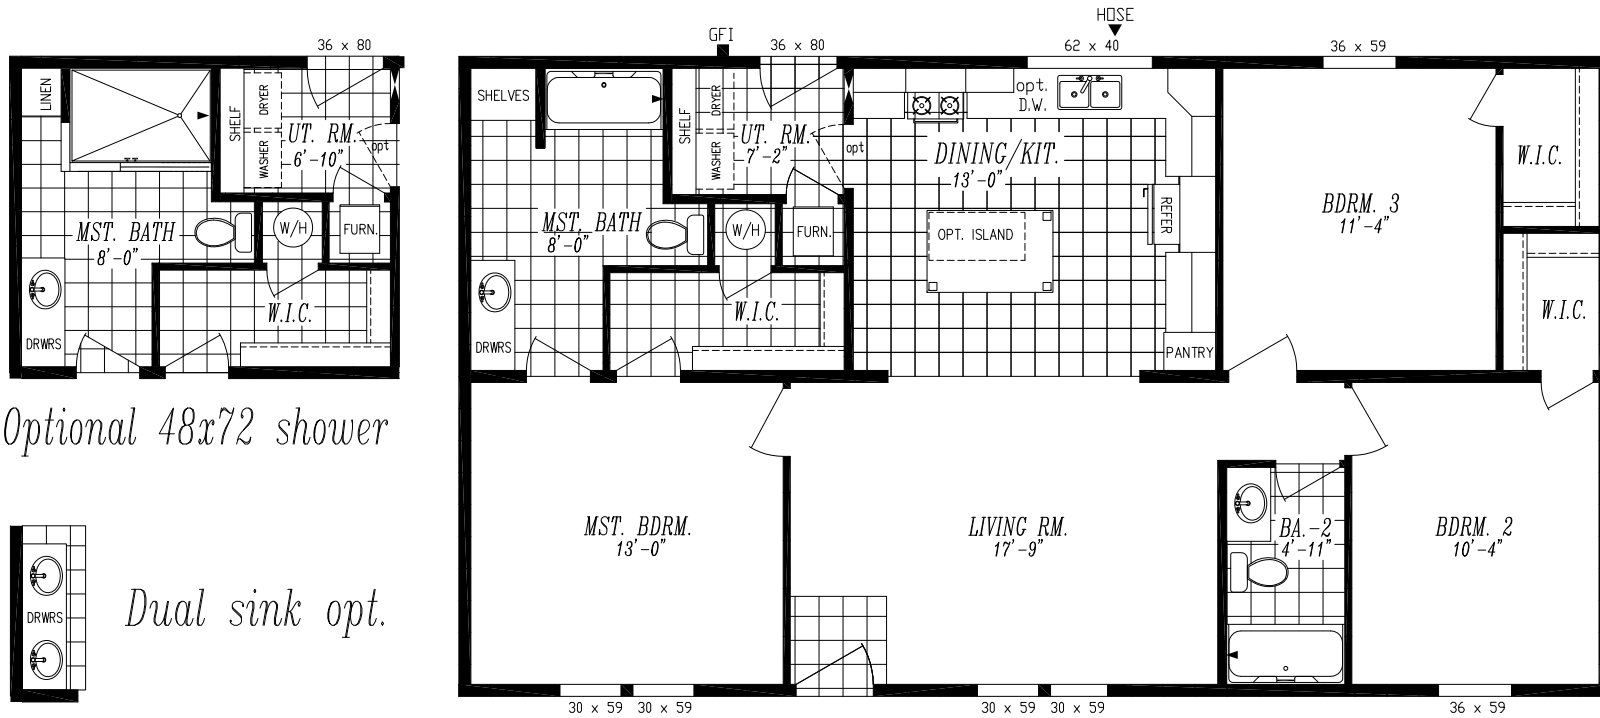

# COLUMBIA RIVER COLLECTION

"2018"

26'-8" x 48'-0"

APPROX. 1,280 SQ. FT.

Optional 48x72 shower

Dual sink opt.