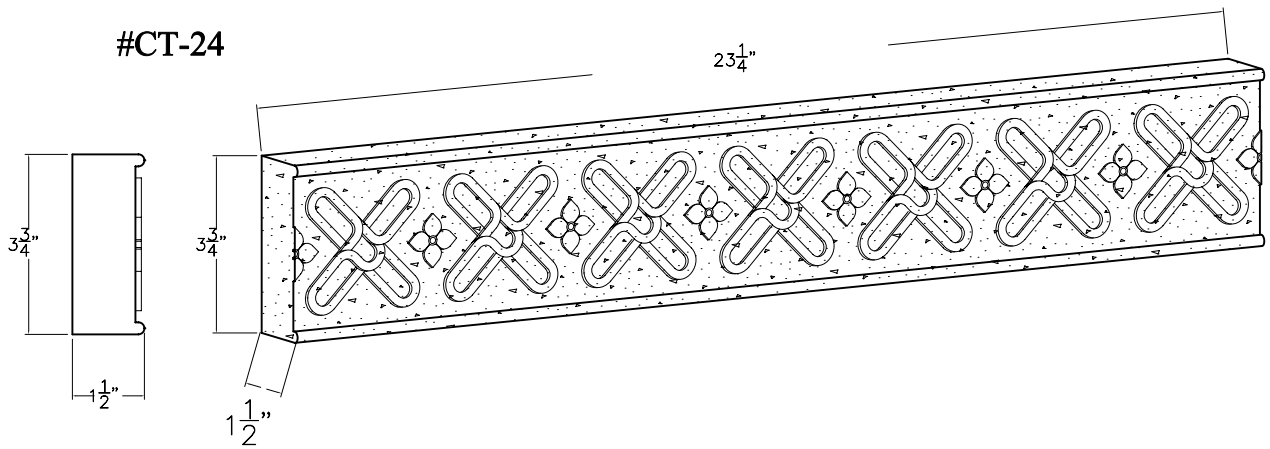

WALL DECO

#DT-18

#MC-24

WALL DECO

#GV-22

#CT-24

WALL DECO

#FL-24

#ED-24

#LD-21

WALL DECO

#LS-8

#LL-16

OPENING FOR FOUNTAIN SPOUT AVAILABLE UPON REQUEST

WALL DECO

#LM-22

#WB-19

OPENING FOR FOUNTAIN SPOUT AVAILABLE UPON REQUEST

WALL DECO

#RC-19

#GF *

* AVAILABLE IN LIGHTWEIGHT ONLY