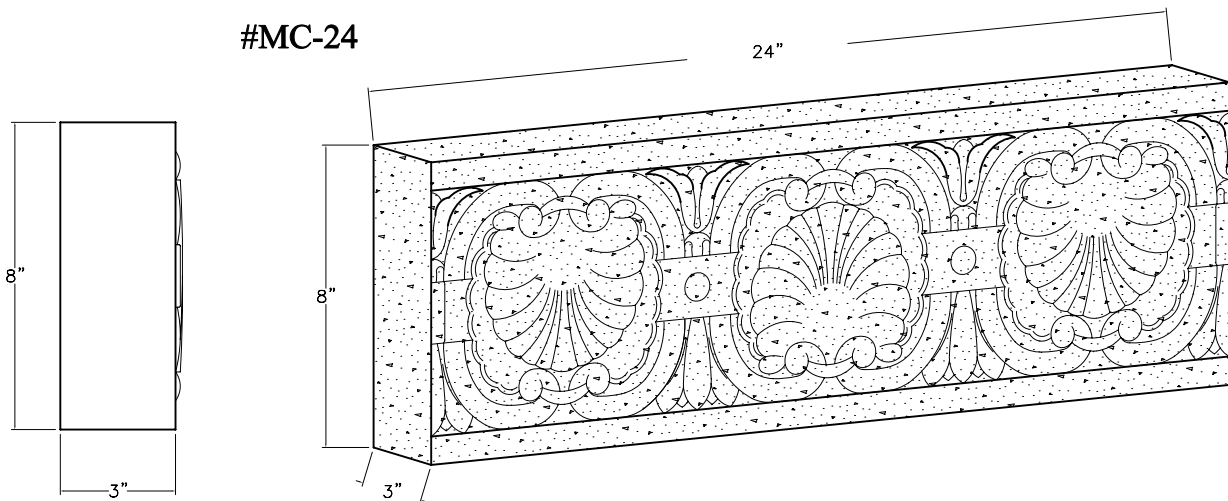

WALL DECO

#DT-18

#MC-24

WALL DECO

#GV-22

#CT-24

WALL DECO

#FL-24

#ED-24

#LD-21

WALL DECO

#LS-8

#LL-16

OPENING FOR FOUNTAIN SPOUT AVAILABLE UPON REQUEST

WALL DECO

#LM-22