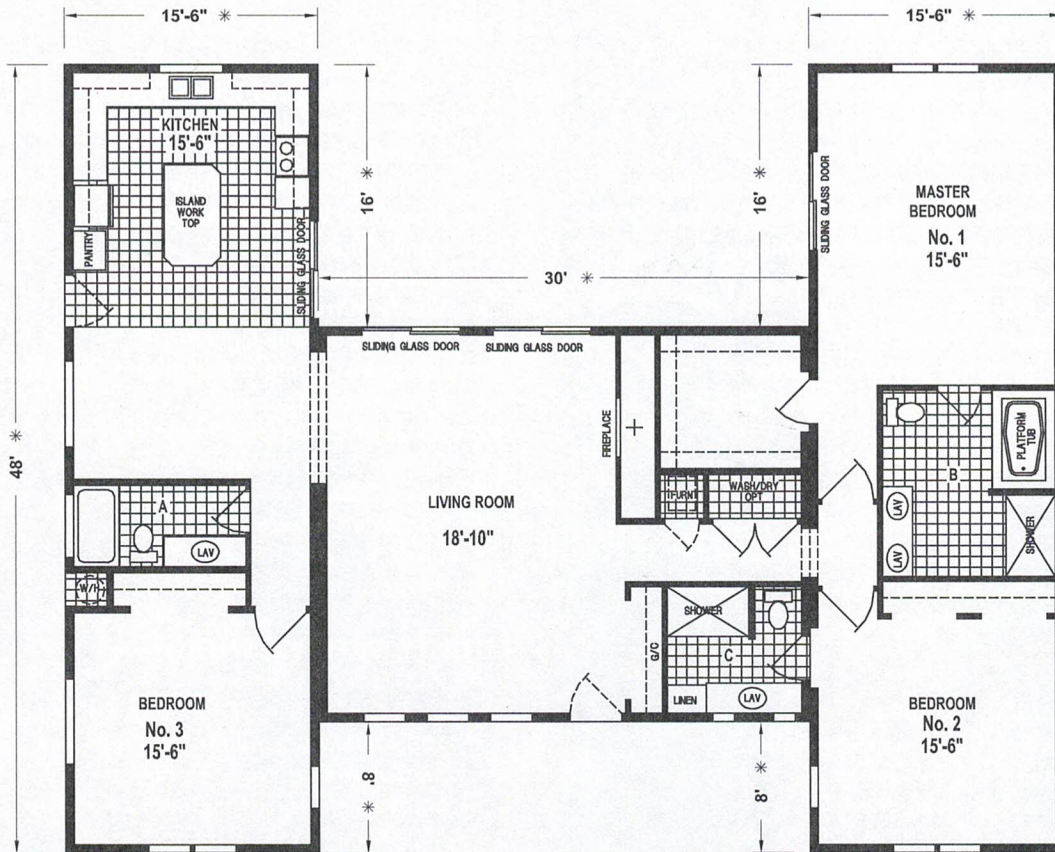

B600CT

48' x 56' - 2,208 SQ. FT. - 3 BEDROOMS - 3 BATHS

OPTION DEN