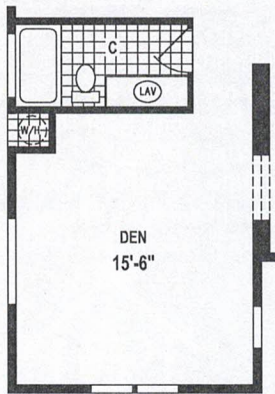

B600CT

48' x 56' - 2,208 SQ. FT. - 3 BEDROOMS - 3 BATHS

OPTION DEN