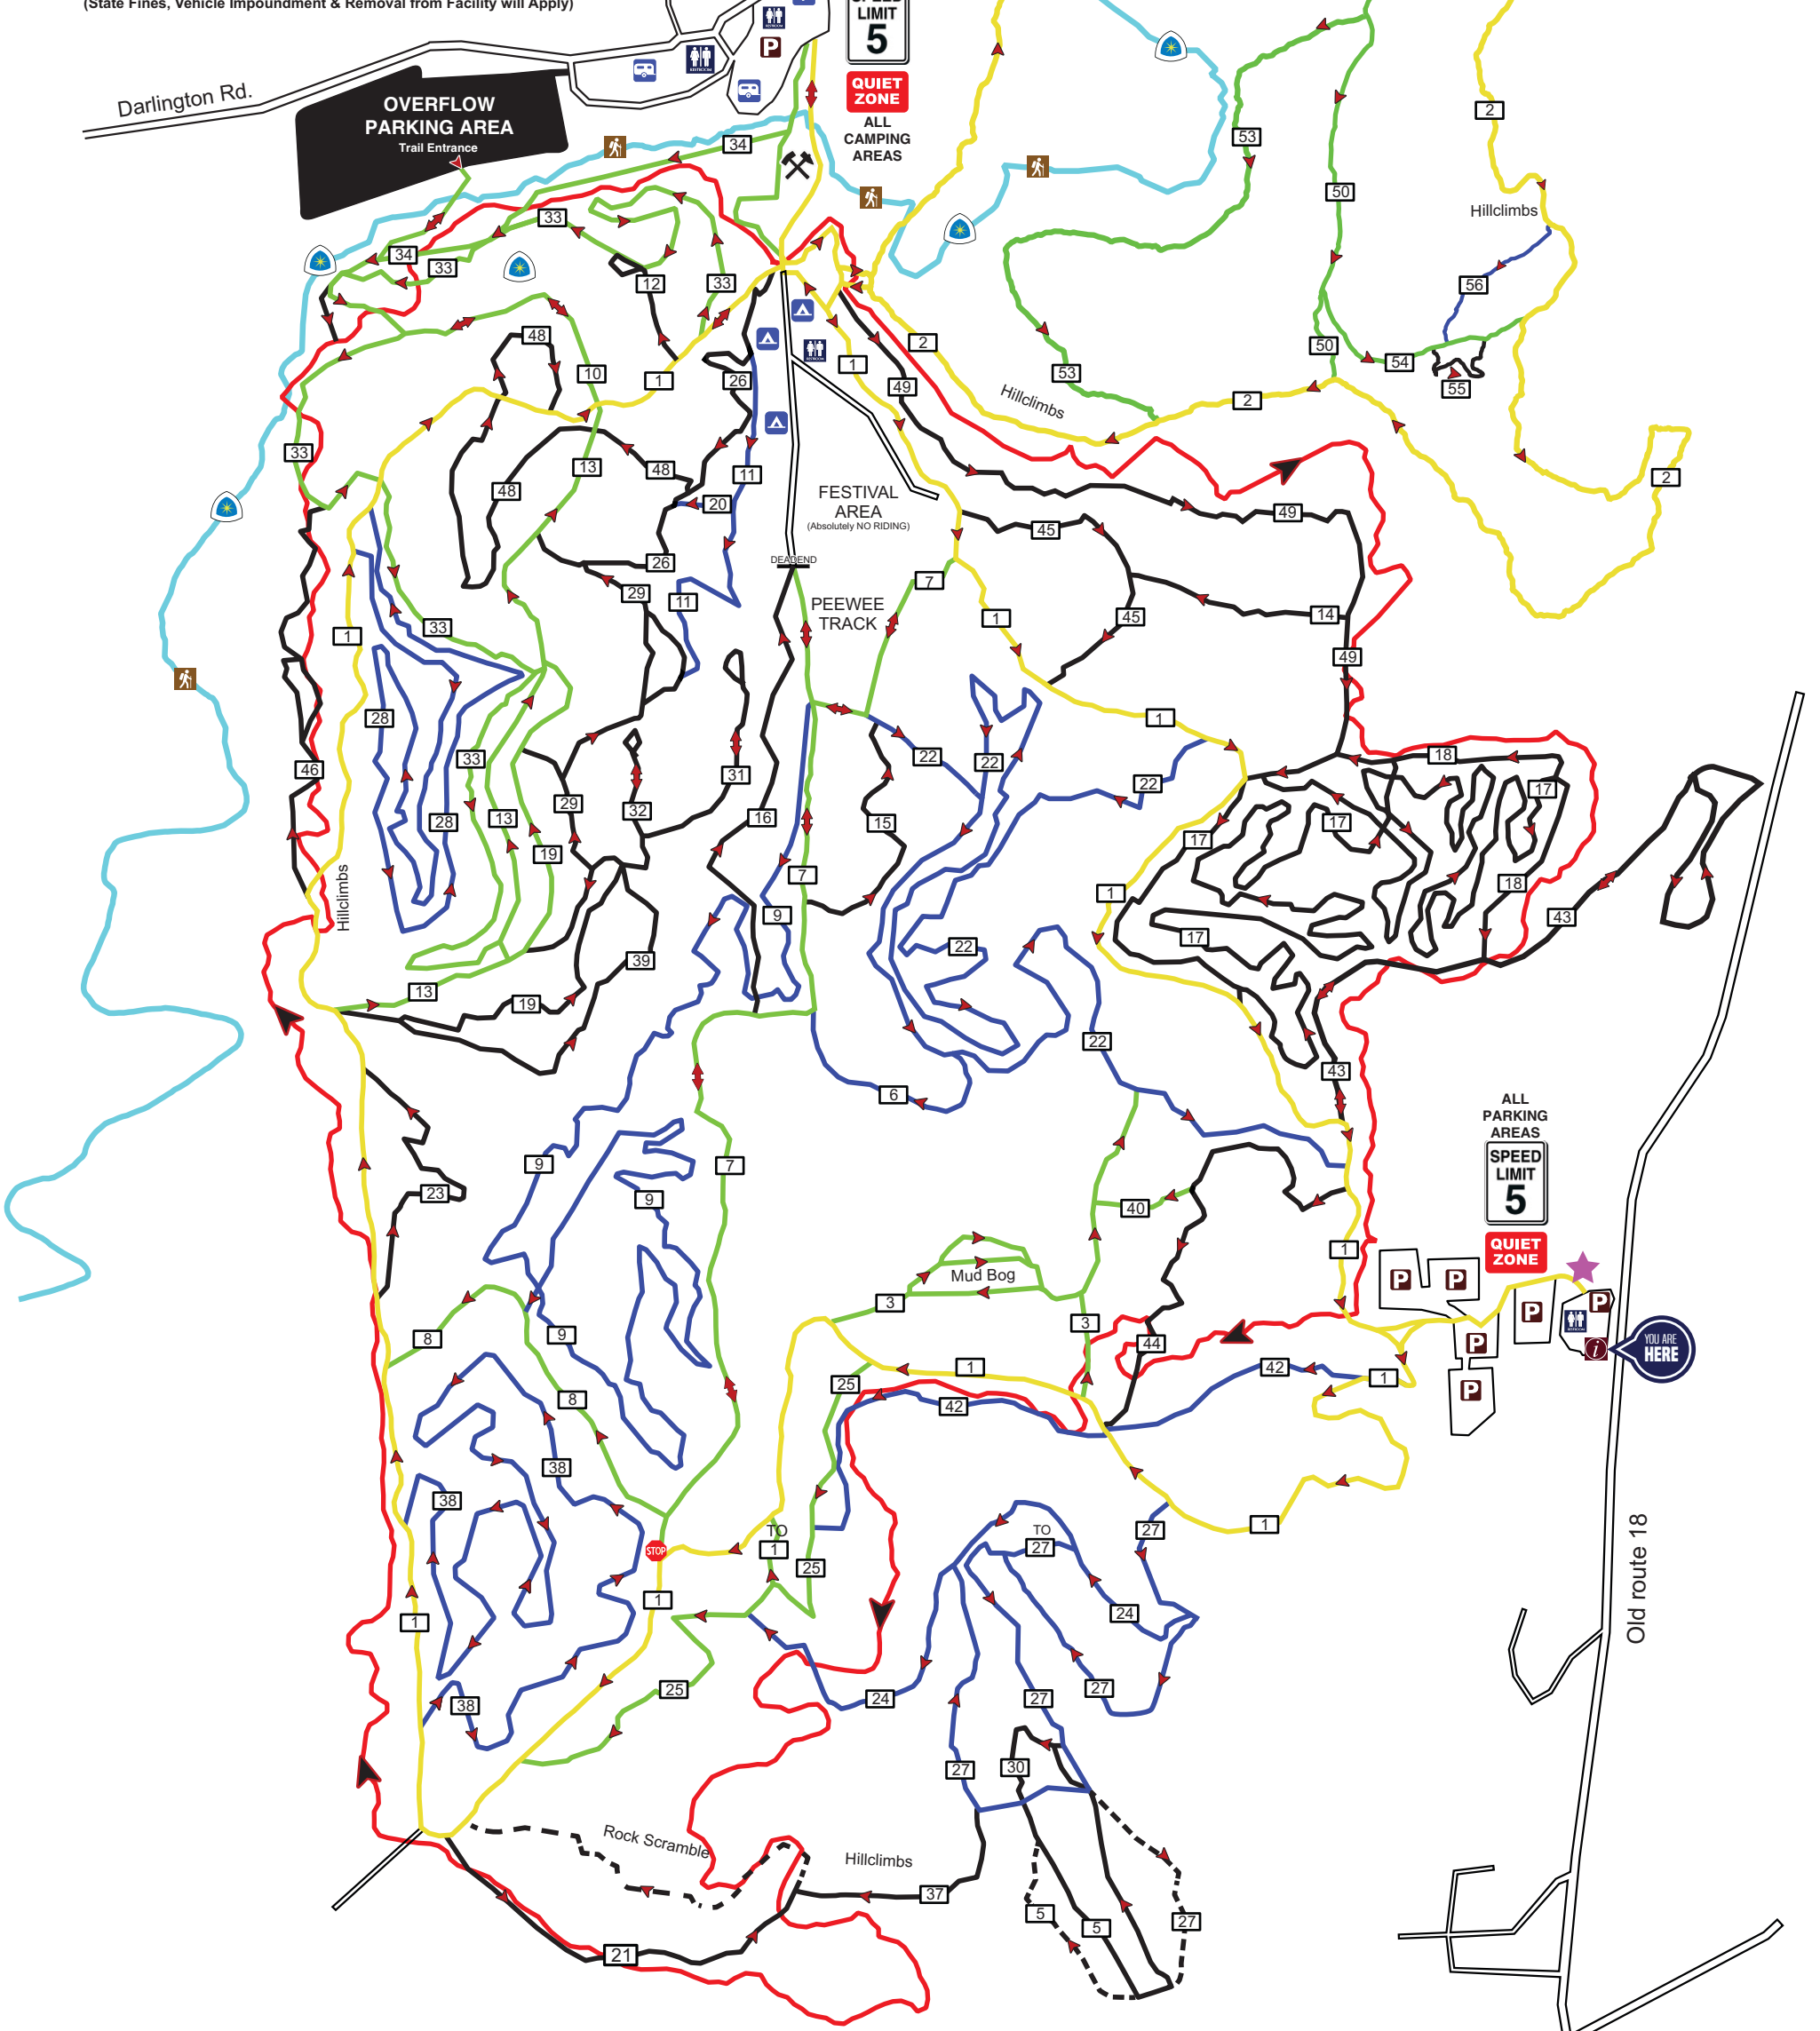

# MINES & MEADOWS

ATV / RV RESORT

Emergency: Dial 911  
Office: 724-535-6026

**Off-road Vehicles are Prohibited on Roadways in Pennsylvania**  
(State Fines, Vehicle Impoundment & Removal from Facility will Apply)

**LEGEND**

Trailhead   
Main Loop   
Easiest   
More Difficult   
Most Difficult   
No Maintenance

North Country Trail   
(Foot Traffic Only)  
Single Track   
(Dirt Bike Only)  
Parking   
Mine Tour   
(Waiting Area)

Restrooms   
Tent Camping   
RV Camping   
Pond   
Office/Information   
Map Scale   
200ft