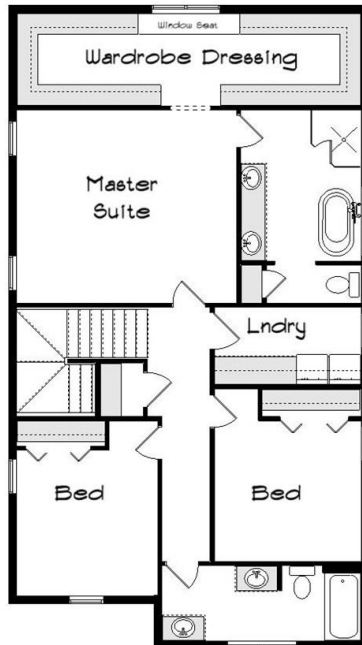

## Design + Build = Your Best Value

The **Kraus** Company  
DESIGN BUILD

248-972-5549

In Town 4027 II  
2200 Sq.Ft.

Copyright © 2024 Kraus Design Build  
All Rights Reserved

The **Kraus** Company  
Plans