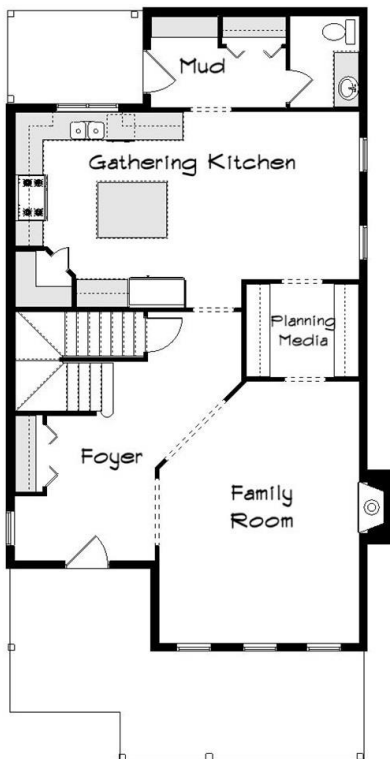

## Design + Build = Your Best Value

The **Kraus** Company  
DESIGN BUILD

248-972-5549

In Town 4027 II  
2200 Sq.Ft.

Copyright © 2024 Kraus Design Build  
All Rights Reserved

The **Kraus** Company  
Plans